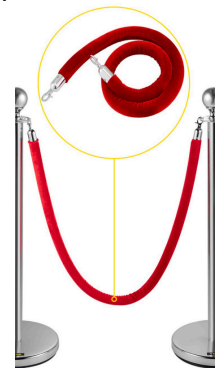

**COMMODORE EXECUTIVE CHAIR**  
**White / Chrome**  
Seat Adjust from 17" to 21"H

**TASK CHAIR w/ Arms | Black**  
Seat Adjust from 17" to 22"H

**DRAFTING STOOL | Black**  
Seat Adjust from 22" to 32"H

**ABERDEEN 8' Conference Table | Grey**  
96"L x 48"D x 29.5"H, 322 lbs

**DISTRICT 8' Conference Table | Grey**  
96"L x 47"D x 27.5"H, 138 lbs

**ABERDEEN 10' Conference Table | Grey**  
120"L x 48"D x 29.5"H, 322 lbs

Office

**8' FOLIAGE Backdrop Wall**  
8'L x 24"D x 8'H

**33"H Box Hedge Wall**  
48"L x 14"D x 33"H

**79"H Box Hedge Wall**  
38"L x 14"D x 79"H

**Stanchion Pole | Chrome**  
12"L x 37"H

**Stanchion Velvet Rope | Red**  
5' Velvet Rope  
\*Also Available in Black or Orange