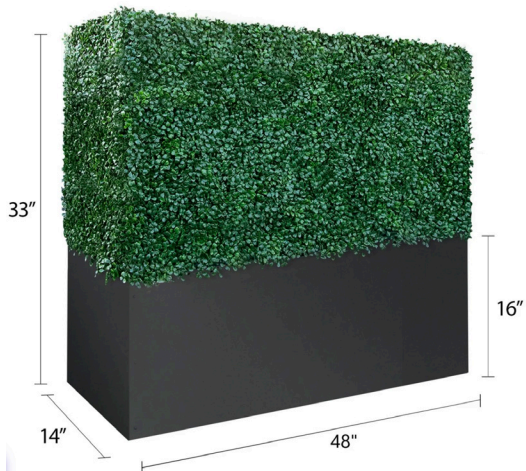

**DISTRICT 8' Conference Table | Grey**  
96"L x 47"D x 27.5"H, 138 lbs

**ABERDEEN 10' Conference Table | Grey**  
120"L x 48"D x 29.5"H, 322 lbs

Office

**8' FOLIAGE Backdrop Wall**  
8'L x 24"D x 8'H

**33"H Box Hedge Wall**  
48"L x 14"D x 33"H

**79"H Box Hedge Wall**  
38"L x 14"D x 79"H

**Stanchion Pole | Chrome**  
12"L x 37"H

**Stanchion Velvet Rope | Red**  
5' Velvet Rope  
\*Also Available in Black or Orange