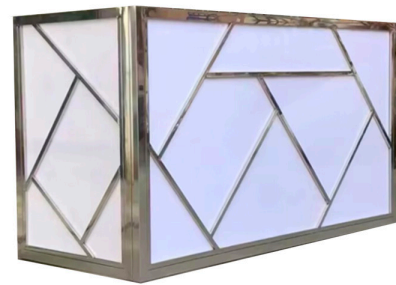

# Pedestals / Pub Tables

**Reception Counter | White**  
47.75"L x 19.5"D x 42.75"H, 95 lbs

**Reception Counter | Black**  
47.75"L x 19.5"D x 42.75"H, 95 lbs

**6' VIP Straight Bar**  
**White Acrylic / Polished Silver**  
72"L x 24"D x 42"H

**6' DIAMOND Straight Bar**  
**White Acrylic / Polished Silver Design**  
72"L x 30"D x 40"H \*Shown Below

**VENETIAN Back Bar | White Shelving**  
37"L x 7.8"D x 59"H

**Bars & Reception Counters**

**COMMODORE EXECUTIVE CHAIR**  
**Black / Chrome**  
Seat Adjust from 17" to 21"H