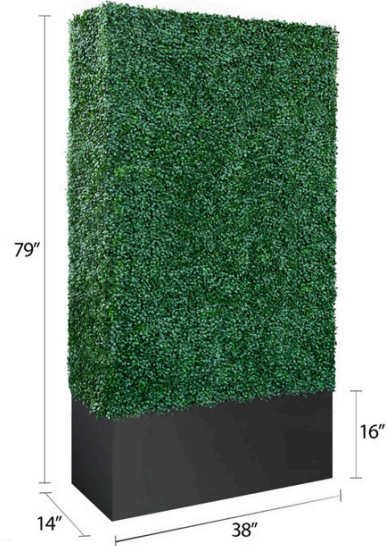

**DISTRICT 8' Conference Table | Grey**  
96"L x 47"D x 27.5"H, 138 lbs

**ABERDEEN 10' Conference Table | Grey**  
120"L x 48"D x 29.5"H, 322 lbs

Office

**8' FOLIAGE Backdrop Wall**  
8'L x 24"D x 8'H

**33"H Box Hedge Wall**  
48"L x 14"D x 33"H

**79"H Box Hedge Wall**  
38"L x 14"D x 79"H

**Stanchion Pole | Chrome**  
12"L x 37"H

**Stanchion Velvet Rope | Red**  
5' Velvet Rope  
\*Also Available in Black or Orange